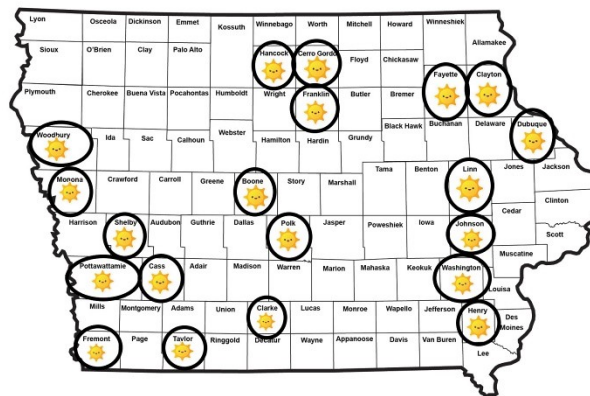

Directions to the start locations can be found at iowaswalkingclub.org/20in2020

"I fell in love with Iowa because of the amazing experience of walking on well designed, interesting walks with passionate walkers."

We are affiliated with the American Volkssport Association, America's Walking Club (AVA).

FAST FACTS

- ◆ Each park has one route about 5K (3.1 miles) long and another about 10K (6.2 miles) long.
- ◆ Routes are carefully laid out with easy to follow maps and step-by-step directions. \$3 fee for AVA credit.
- ◆ Routes are open dawn to dusk from May 1 through October 15, 2020.
- ◆ Walks are open to everyone and are done at your own pace and at your convenience.
- ◆ Designated trail walks will be held at many parks. For a complete list see the iowaswalkingclub.org website. Highlights:
 - * May 1-3 will have three designated trail walks and a bike ride in north central Iowa.
 - * October 2-4 will have a "Regional Roundup" with three designated trail walks in southwestern Iowa.

STATE PARKS

- Big Creek**, Polk City, Polk County
- Beeds Lake**, Hampton, Franklin County
- Geode**, Danville, Henry County
- Lake Anita**, Anita, Cass County
- Lake Darling**, Brighton, Washington County
- Lake Macbride**, Solon, Johnson County
- Lake Manawa**, Council Bluffs, Pottawattamie County
- Lake of Three Fires**, Bedford, Taylor County
- Ledges**, Madrid, Boone County
- Lewis and Clark**, Onawa, Monona County
- McIntosh Woods**, Ventura, Cerro Gordo County
- Mines of Spain State Rec Area**, Dubuque, Dubuque County
- Palisades-Kepler**, Mt. Vernon, Linn County
- Pikes Peak**, McGregor, Clayton County
- Pilot Knob**, Forest City, Hancock County
- Prairie Rose**, Harlan, Shelby County
- Stone**, Sioux City, Woodbury County
- Stephens State Forest**, Woodburn, Clarke County
- Volga River State Rec Area**, Fayette, Fayette County
- Waubonsie**, Hamburg, Fremont County